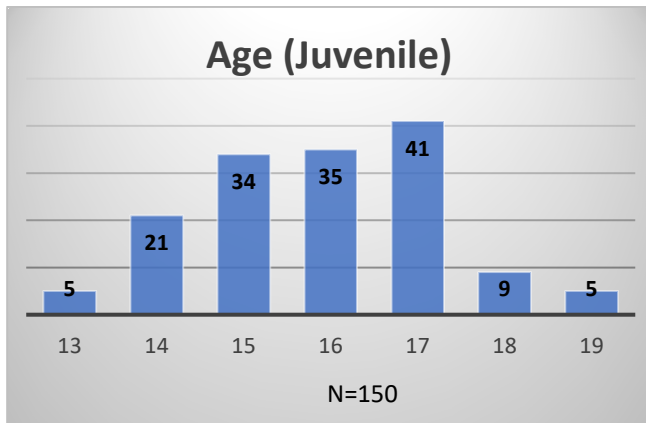

Daily Data Dashboard – January 10, 2024

Demographics for JTDC Population

Wednesday Morning Midnight Count

Total # of probation Involved youth¹: 1,331

¹ Probation Active: Any youth who is pending sentencing with an active social history, has been formally placed on probation or supervision with Cook County Juvenile Probation on the date of the report.

*Age, Gender and Race for Criminal Court population (N=1) is not represented in this report.

Data sources: cFive Supervisor – Probation Population and RMIS – JTDC Population

Daily Data Dashboard – January 10, 2024
Demographics for JTDC Population
Wednesday Morning Midnight Count