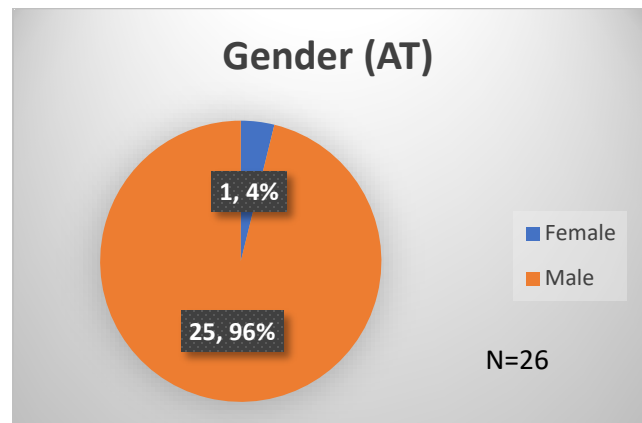

Daily Data Dashboard – January 10, 2024

Demographics for JTDC Population

Wednesday Morning Midnight Count

Total # of probation Involved youth¹: 1,331

¹ Probation Active: Any youth who is pending sentencing with an active social history, has been formally placed on probation or supervision with Cook County Juvenile Probation on the date of the report.

*Age, Gender and Race for Criminal Court population (N=1) is not represented in this report.

Data sources: cFive Supervisor – Probation Population and RMIS – JTDC Population

Daily Data Dashboard – January 10, 2024
Demographics for JTDC Population
Wednesday Morning Midnight Count