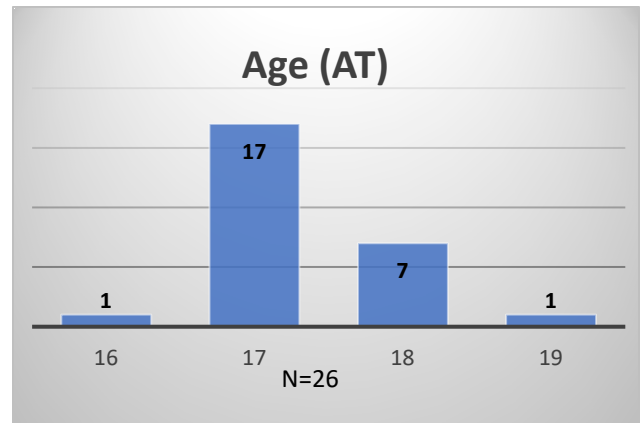

Daily Data Dashboard – January 10, 2024

Demographics for JTDC Population

Wednesday Morning Midnight Count

Total # of probation Involved youth¹: 1,331

¹ Probation Active: Any youth who is pending sentencing with an active social history, has been formally placed on probation or supervision with Cook County Juvenile Probation on the date of the report.

*Age, Gender and Race for Criminal Court population (N=1) is not represented in this report.

Data sources: cFive Supervisor – Probation Population and RMIS – JTDC Population

Daily Data Dashboard – January 10, 2024
Demographics for JTDC Population
Wednesday Morning Midnight Count