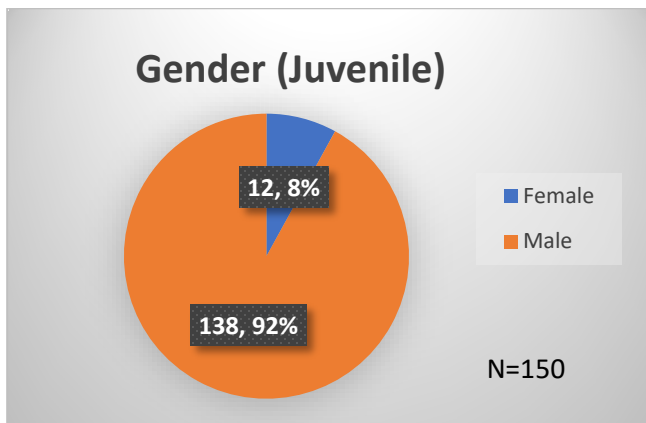

Daily Data Dashboard – January 10, 2024

Demographics for JTDC Population

Wednesday Morning Midnight Count

Total # of probation Involved youth¹: 1,331

¹ Probation Active: Any youth who is pending sentencing with an active social history, has been formally placed on probation or supervision with Cook County Juvenile Probation on the date of the report.

*Age, Gender and Race for Criminal Court population (N=1) is not represented in this report.

Data sources: cFive Supervisor – Probation Population and RMIS – JTDC Population

Daily Data Dashboard – January 10, 2024
Demographics for JTDC Population
Wednesday Morning Midnight Count