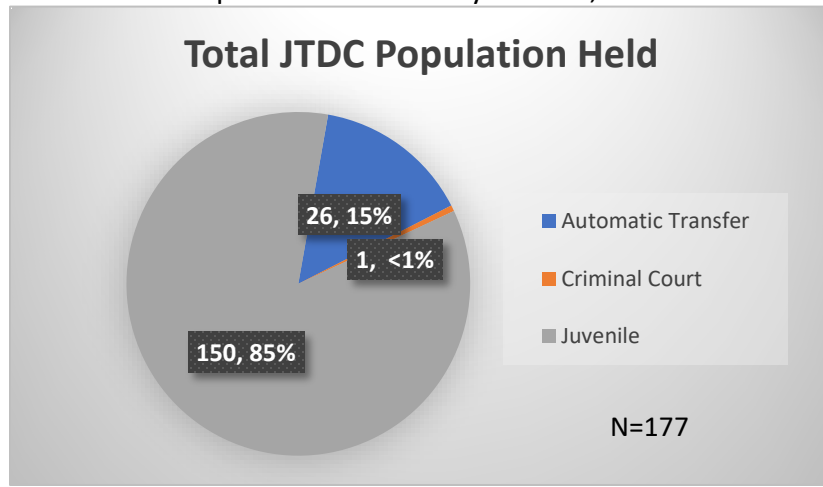

Daily Data Dashboard – January 10, 2024

Demographics for JTDC Population

Wednesday Morning Midnight Count

Total # of probation Involved youth¹: 1,331

¹ Probation Active: Any youth who is pending sentencing with an active social history, has been formally placed on probation or supervision with Cook County Juvenile Probation on the date of the report.

*Age, Gender and Race for Criminal Court population (N=1) is not represented in this report.

Data sources: cFive Supervisor – Probation Population and RMIS – JTDC Population

Daily Data Dashboard – January 10, 2024
Demographics for JTDC Population
Wednesday Morning Midnight Count